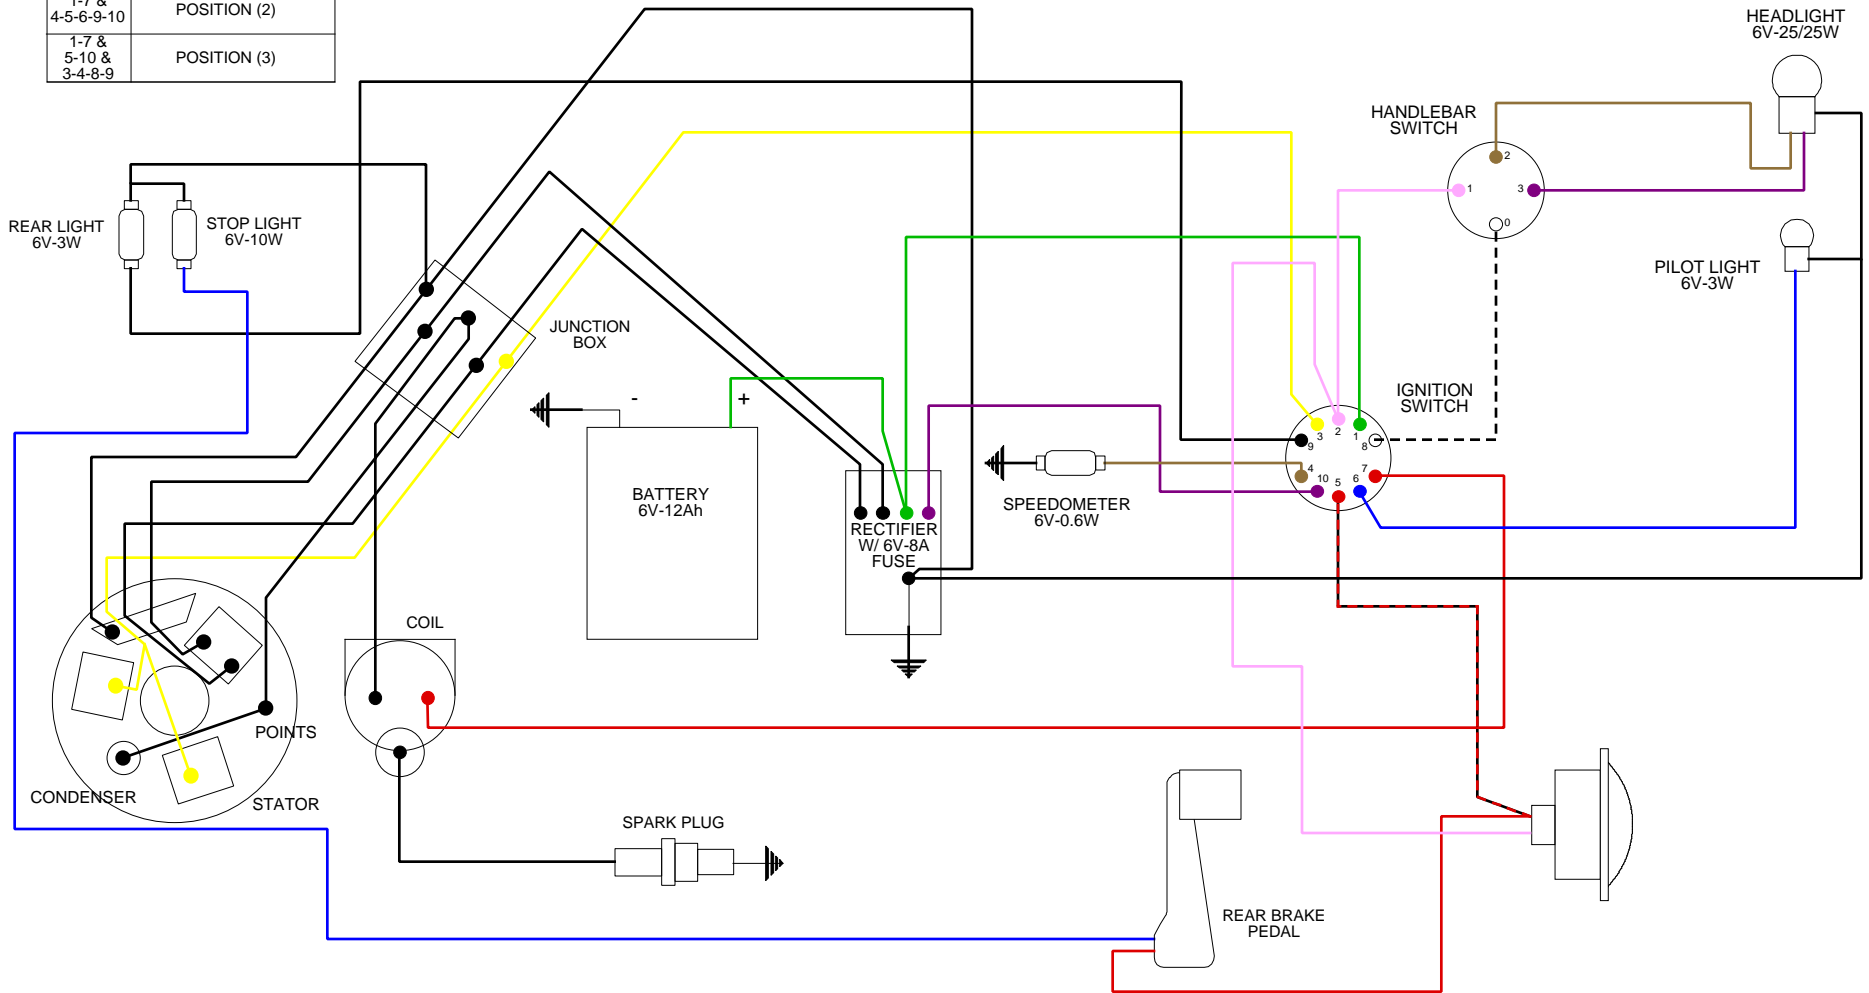

SWITCH POSITIONS	
6-9-10	PARKING LIGHT (P)
5-6	POSITION (O)
1-7 & 5-10	POSITION (1)
1-7 & 4-5-6-9-10	POSITION (2)
1-7 & 5-10 & 3-4-8-9	POSITION (3)

scooterhelp.com

VESPA GS 160 (VSB1T) w/battery & key from serial #0036001

----- (WHITE)